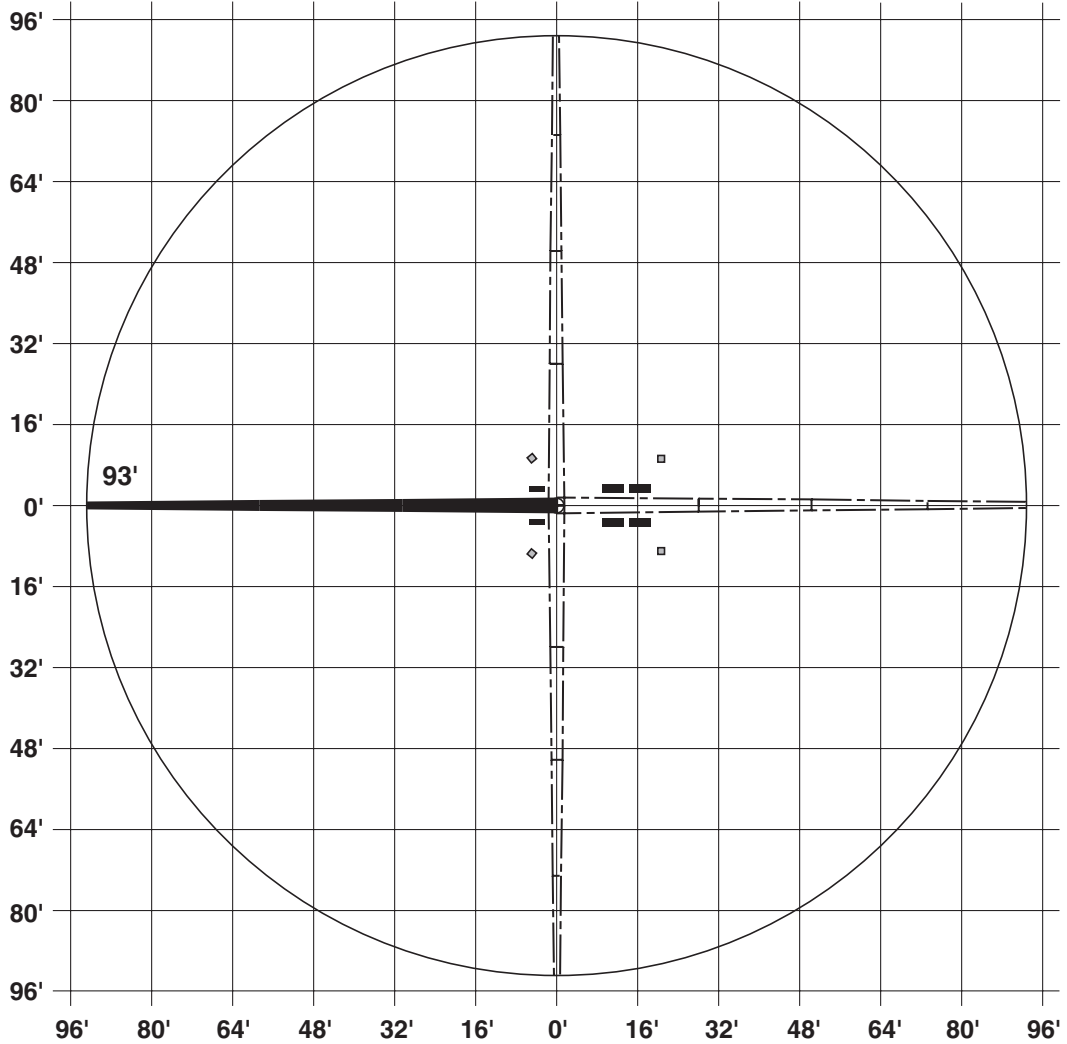

KVM 32XL/XG

**BOOM AREA OF COVERAGE (AT HORIZONTAL)
27,175 SQUARE FEET**

**WORKING RANGE
TRUCK MOUNTED
CONCRETE PUMPS**

**SCHWING
AMERICA INC.**

5900 CENTERVILLE ROAD
WHITE BEAR, MINNESOTA 55127