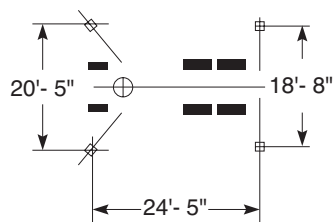

**KVM 34X**

**OUTRIGGER SPREAD**

**WORKING RANGE  
TRUCK MOUNTED  
CONCRETE PUMPS**

**SCHWING  
AMERICA INC.**

5900 CENTERVILLE ROAD  
WHITE BEAR, MINNESOTA 55127

8/99