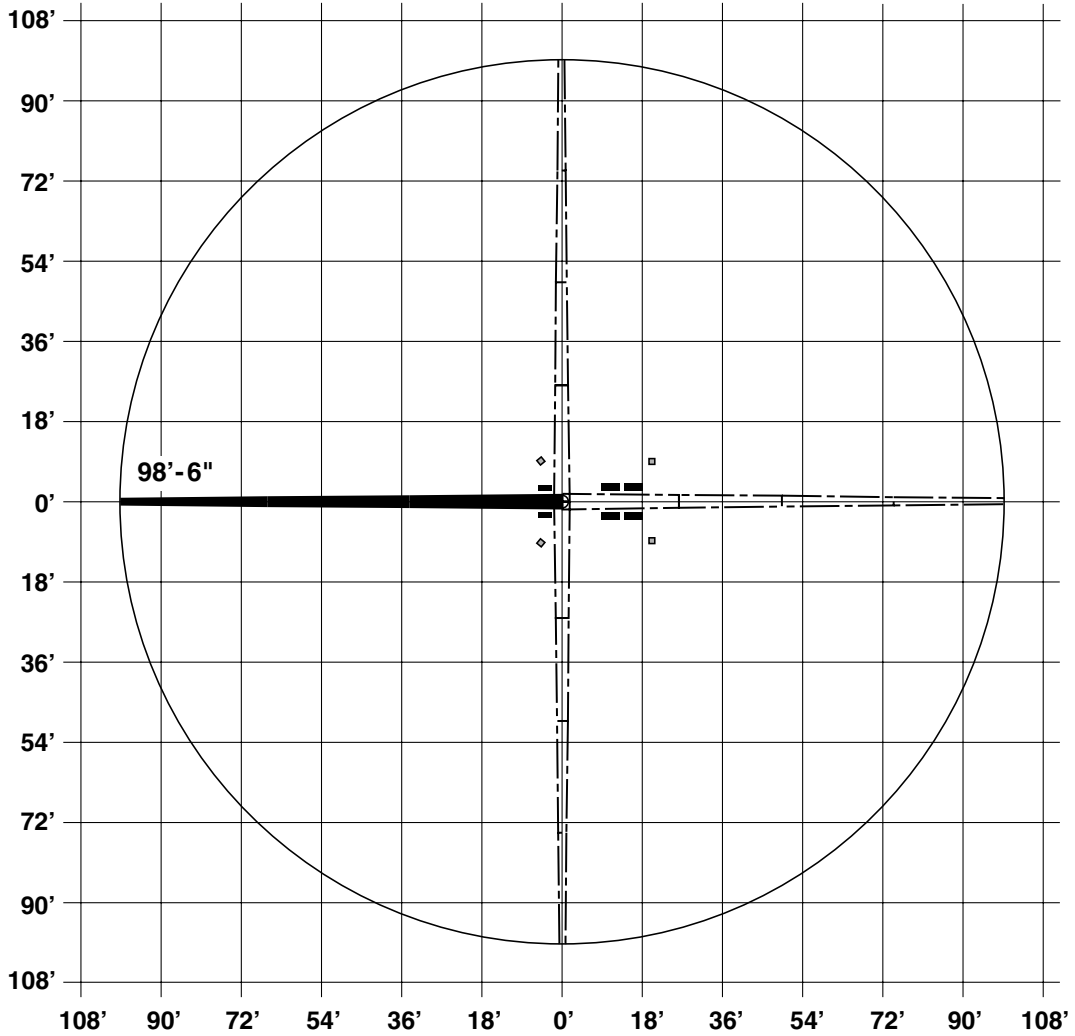

KVM 34X

BOOM AREA OF COVERAGE (AT HORIZONTAL)
30,485 SQUARE FEET

WORKING RANGE
TRUCK MOUNTED
CONCRETE PUMPS

SCHWING
AMERICA INC.

5900 CENTERVILLE ROAD
WHITE BEAR, MINNESOTA 55127