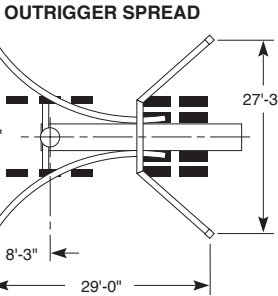

S 45 SX

**WORKING RANGE
TRUCK MOUNTED
CONCRETE PUMPS**

**SCHWING
AMERICA INC.**
5900 CENTERVILLE ROAD
WHITE BEAR, MINNESOTA 55127

05/06