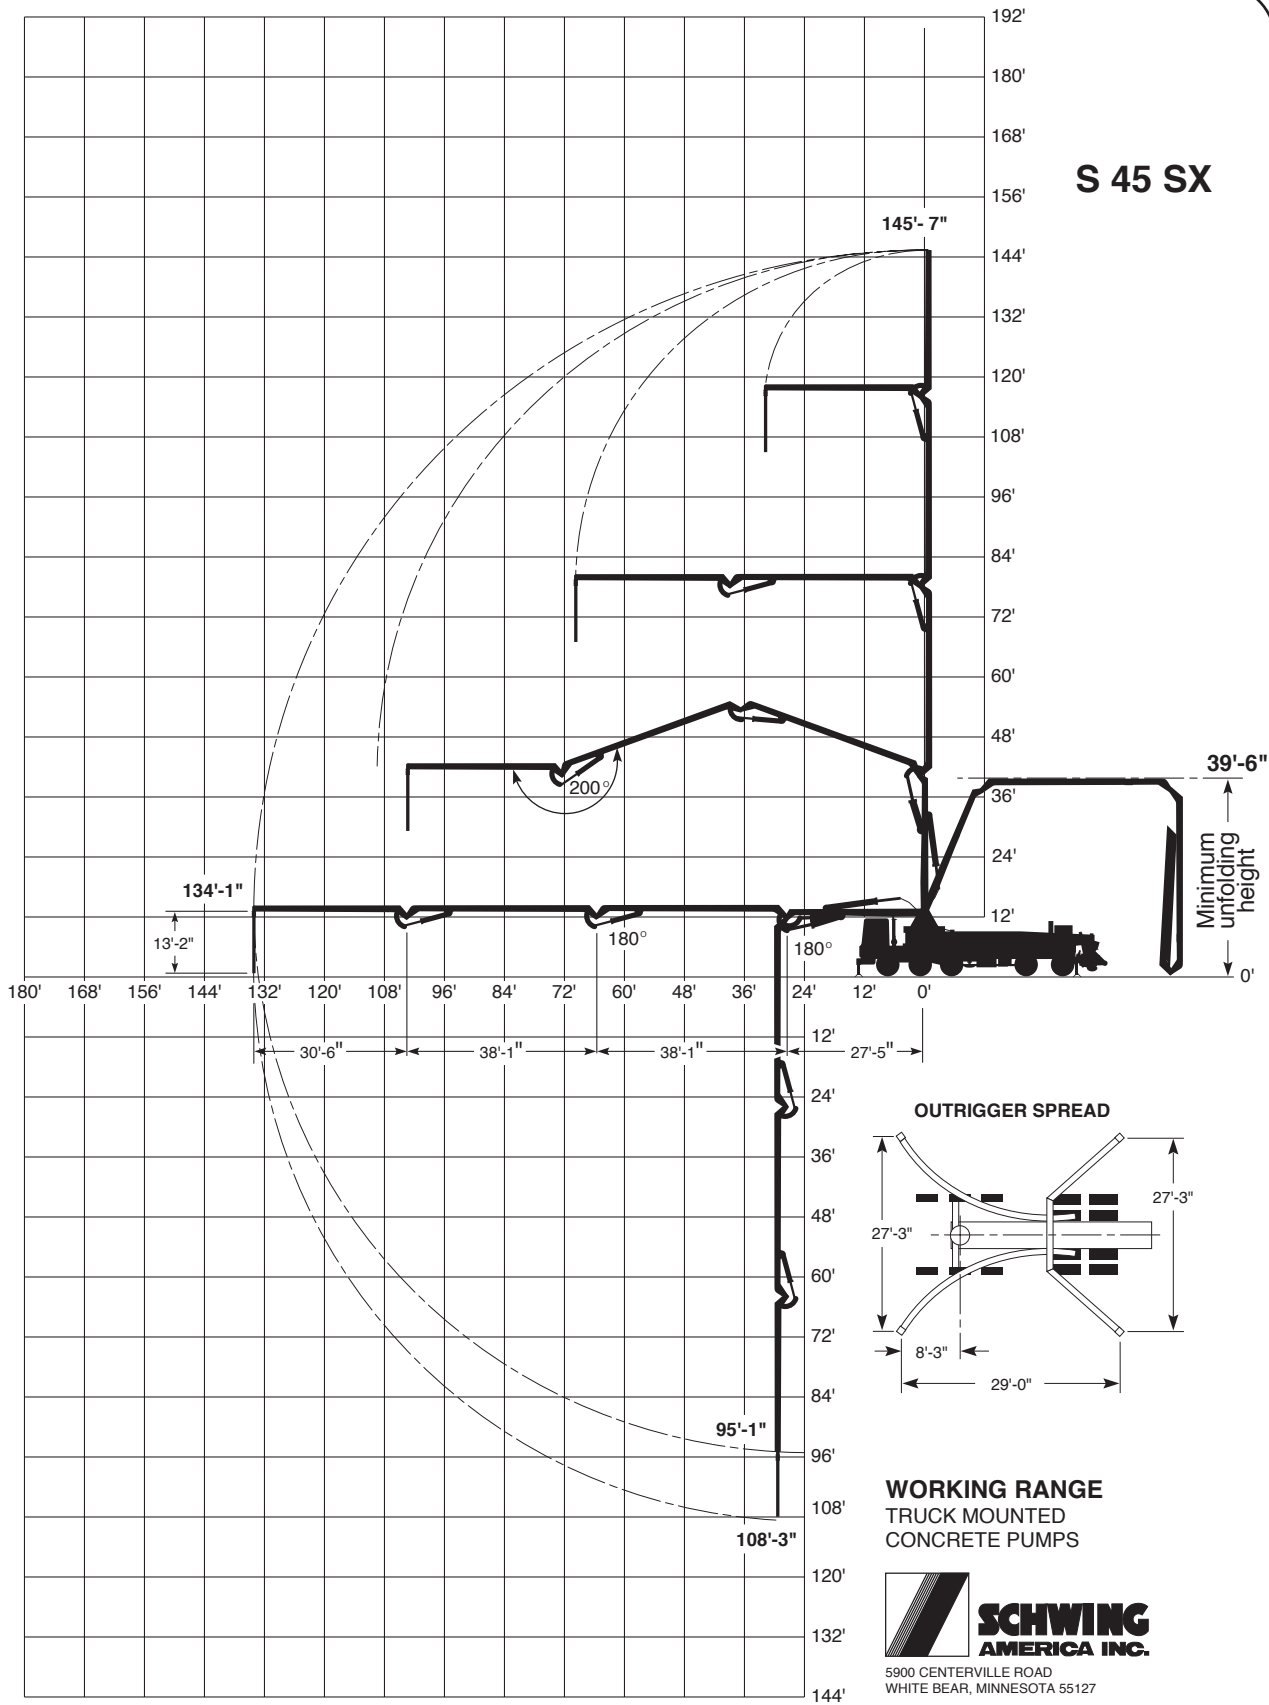

S 45 SX

**WORKING RANGE
TRUCK MOUNTED
CONCRETE PUMPS**

**SCHWING
AMERICA INC.**
5900 CENTERVILLE ROAD
WHITE BEAR, MINNESOTA 55127

05/06