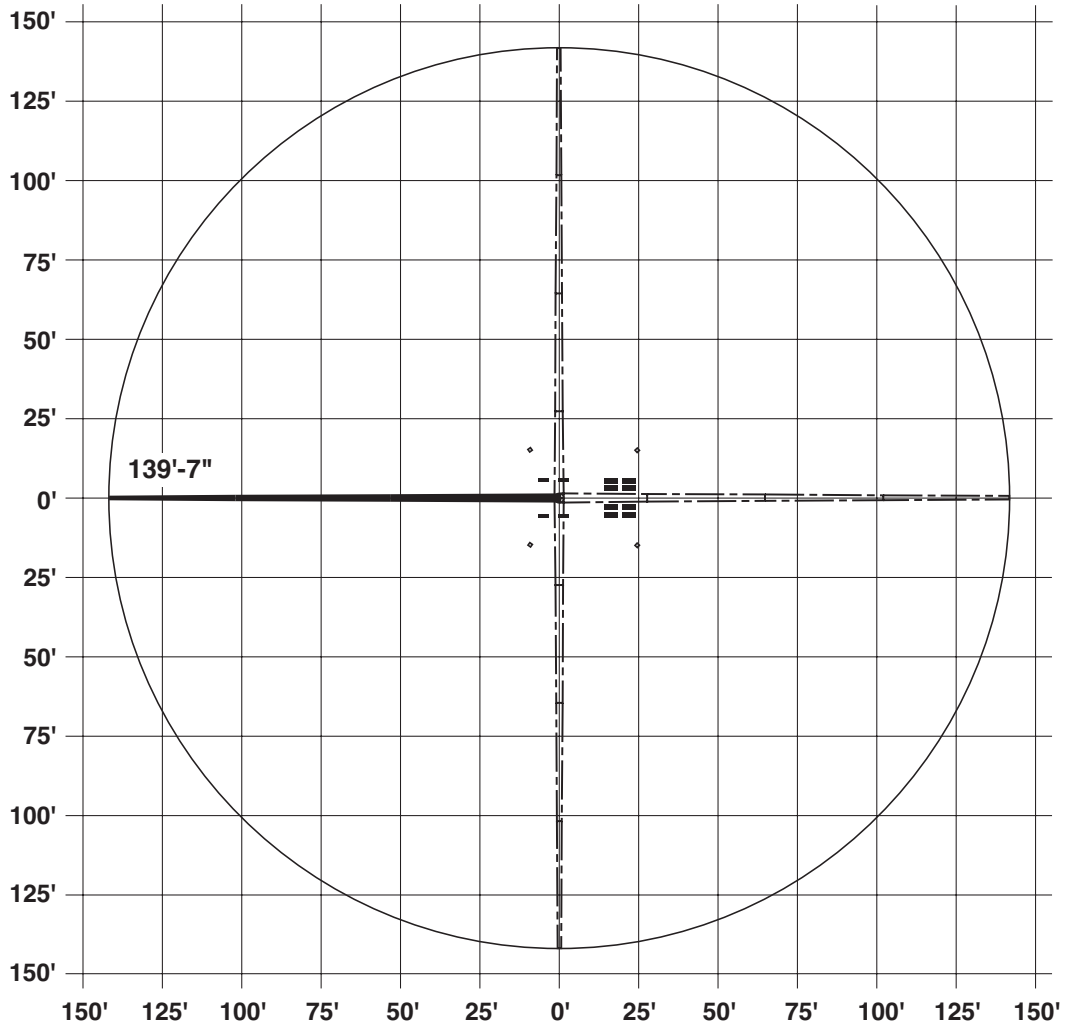

S 47SX

**BOOM AREA OF COVERAGE (AT HORIZONTAL)
62,905 SQUARE FEET**

**WORKING RANGE
TRUCK MOUNTED
CONCRETE PUMPS**

**SCHWING
AMERICA INC.**

5900 CENTERVILLE ROAD
WHITE BEAR, MINNESOTA 55127

5/06