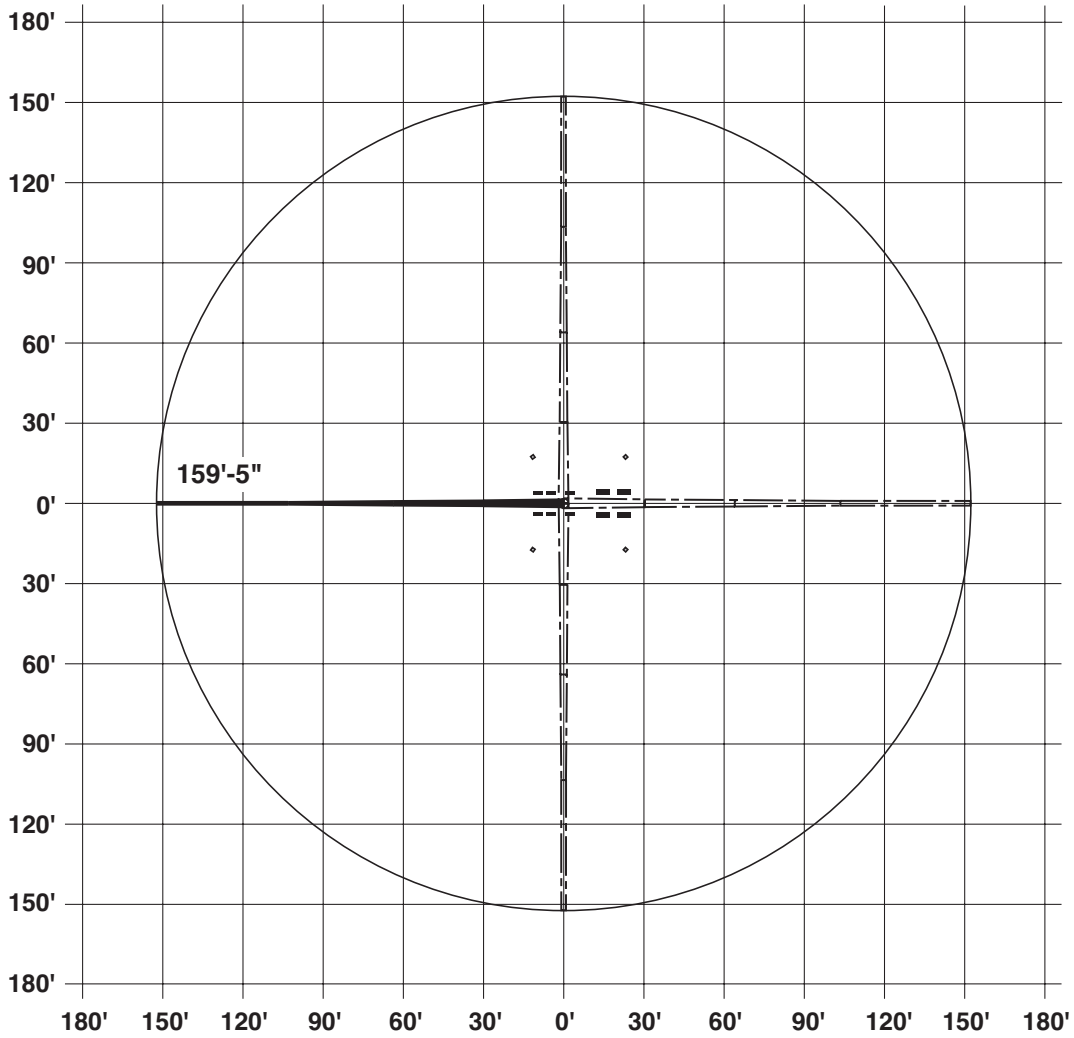

KVM 52

BOOM AREA OF COVERAGE (AT HORIZONTAL)
77,935 SQUARE FEET

WORKING RANGE
TRUCK MOUNTED
CONCRETE PUMPS

SCHWING
AMERICA INC.

5900 CENTERVILLE ROAD
WHITE BEAR, MINNESOTA 55127