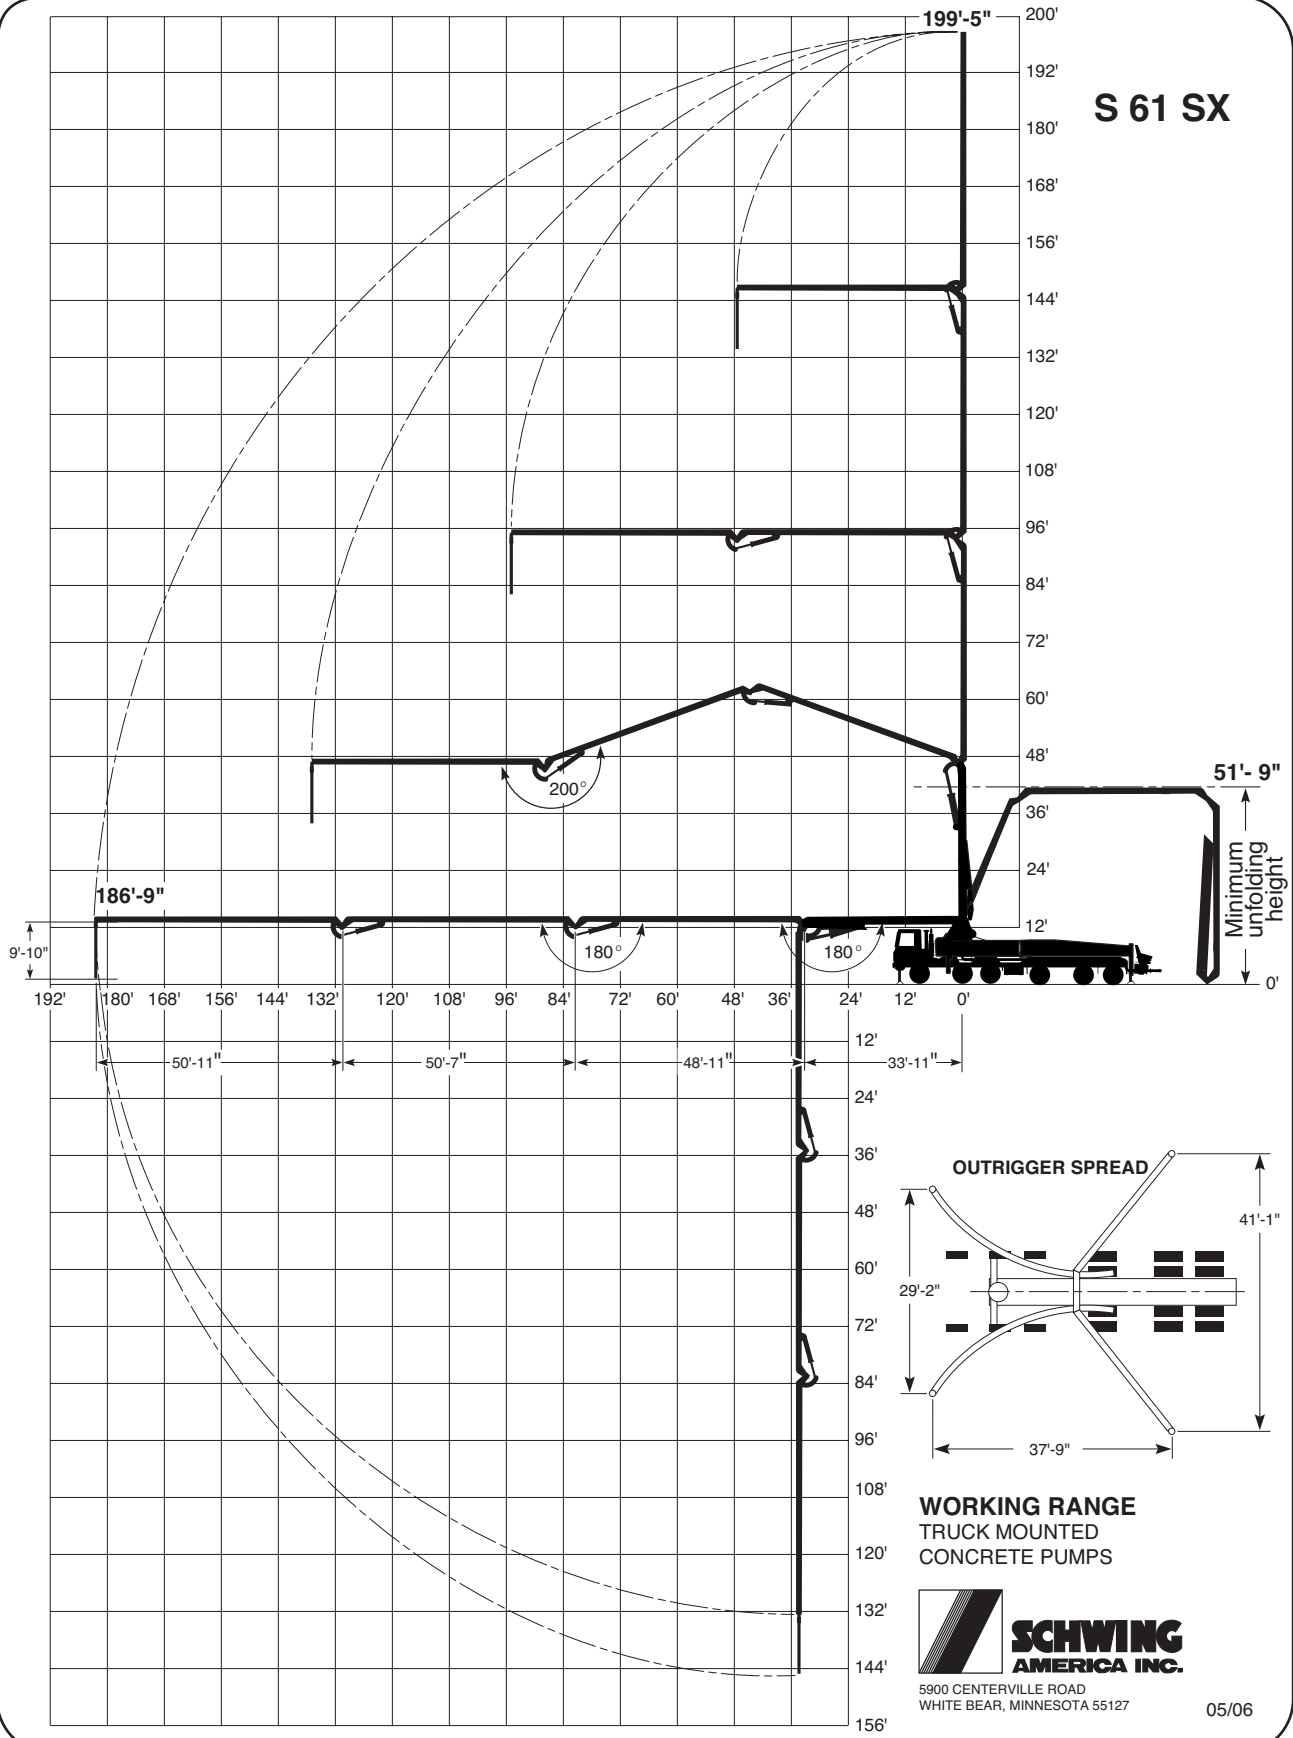

S 61 SX

**WORKING RANGE
TRUCK MOUNTED
CONCRETE PUMPS**

5900 CENTERVILLE ROAD
WHITE BEAR, MINNESOTA 55127

05/06